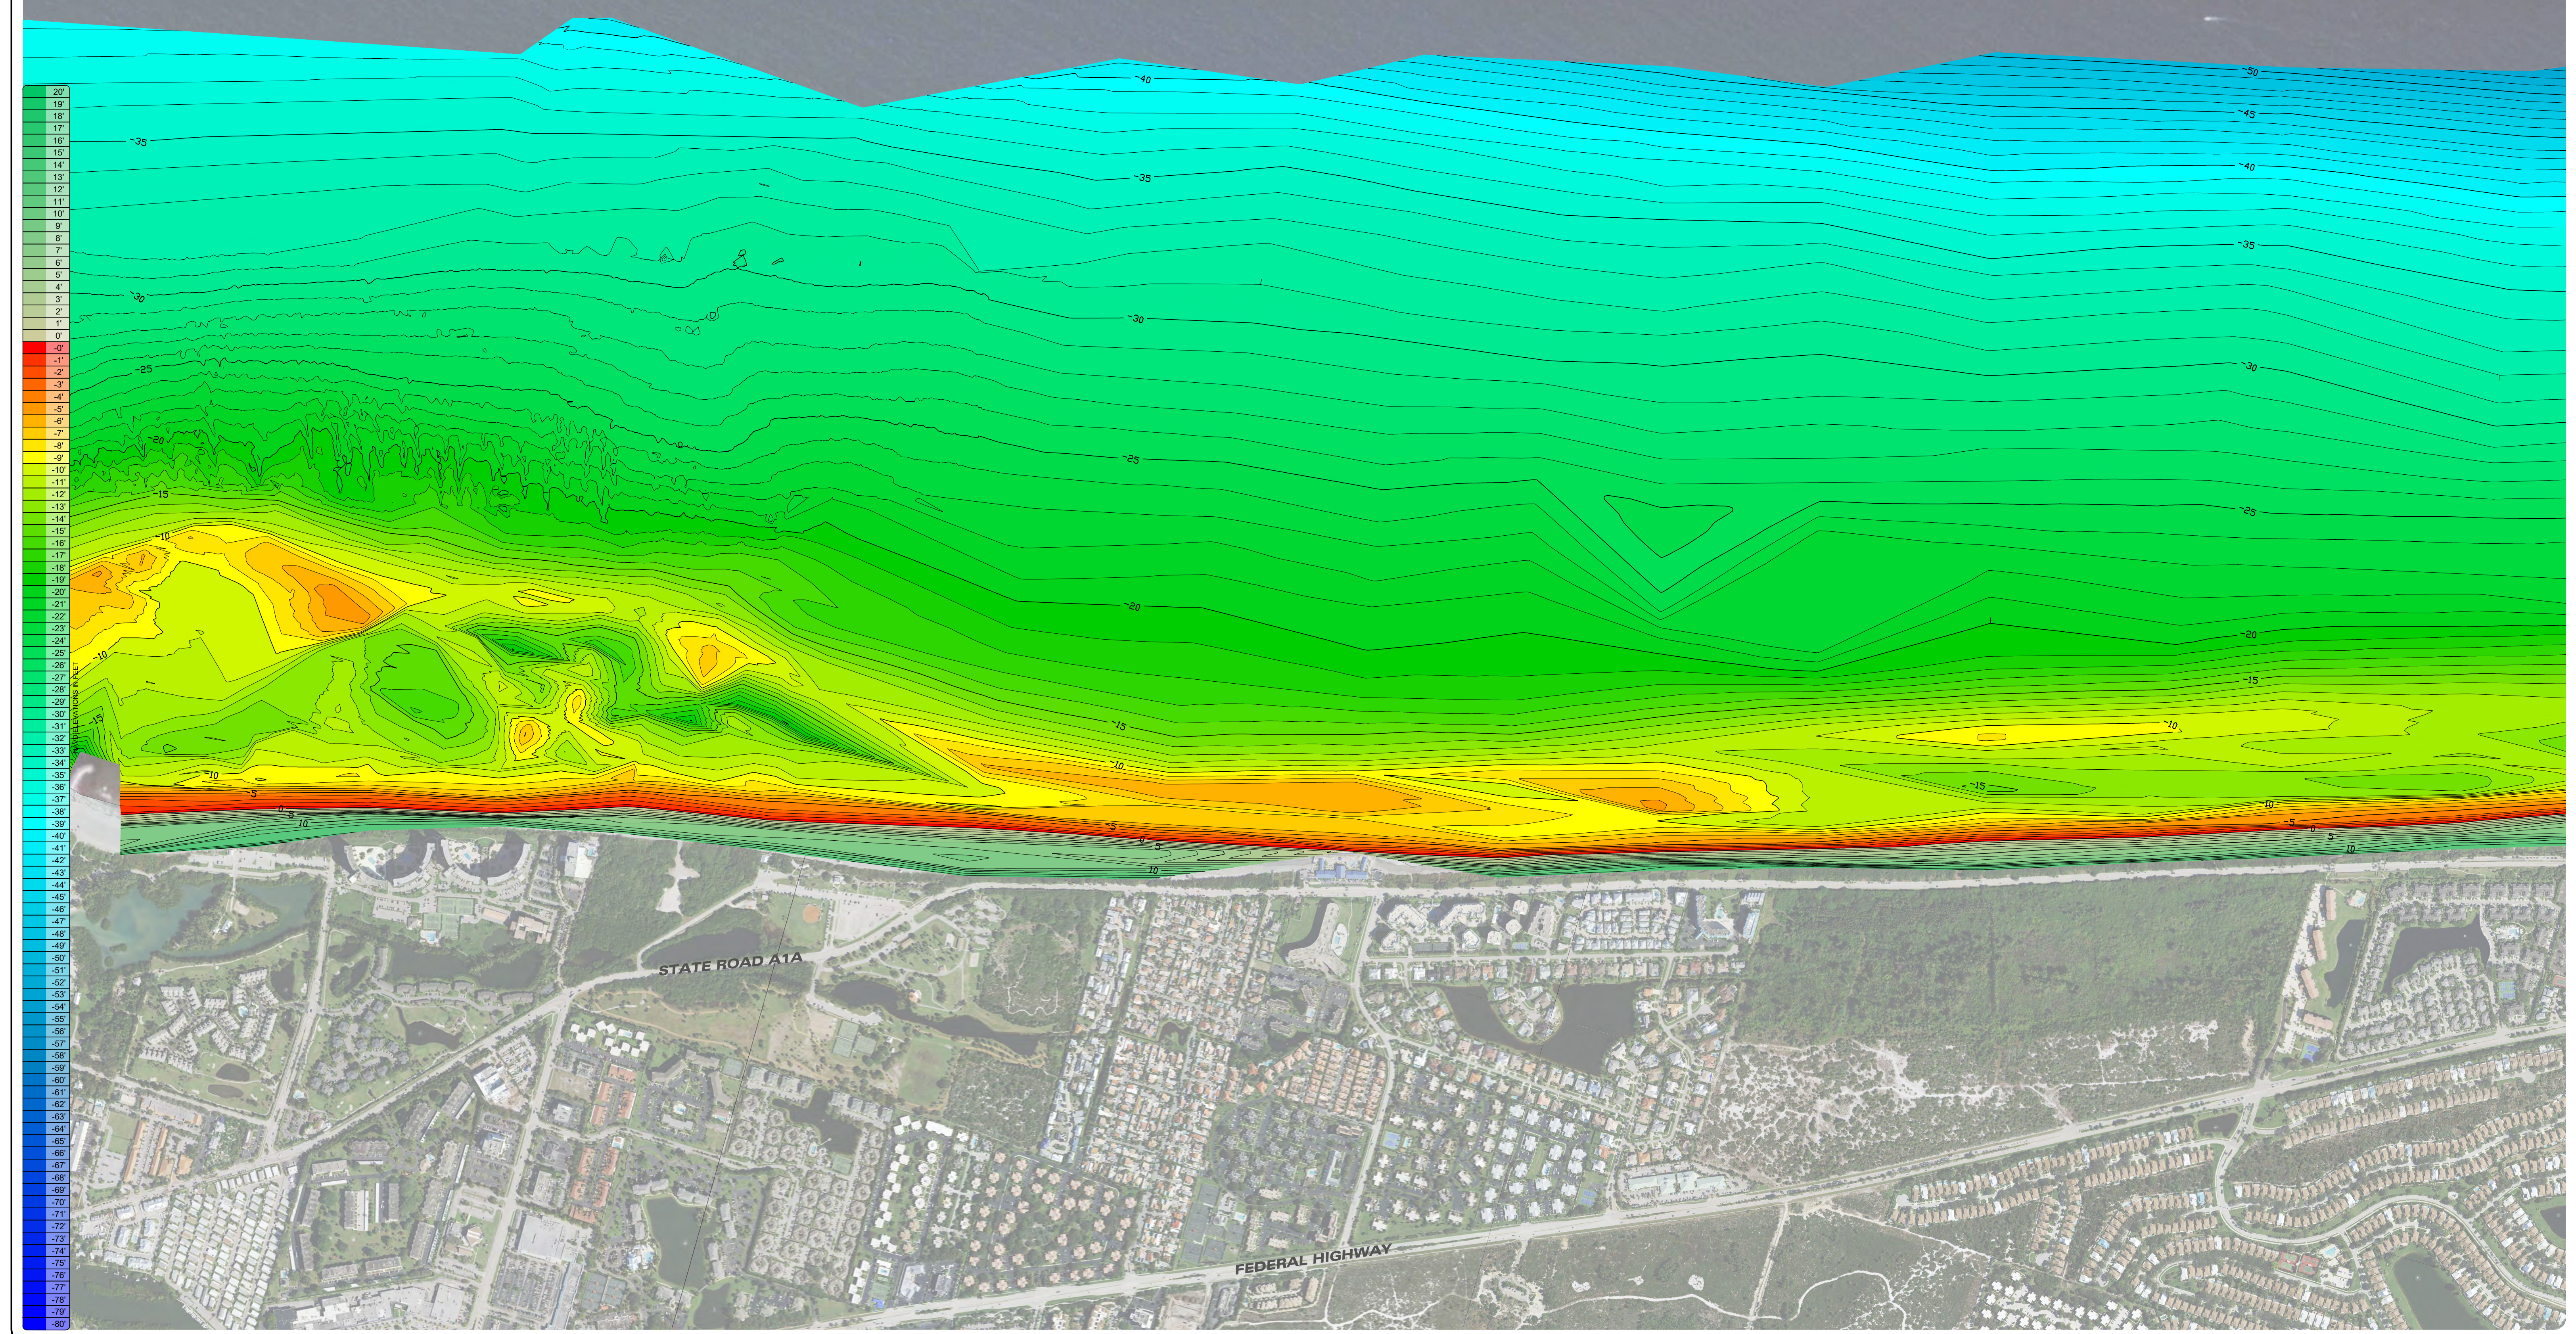

SHEET	
4 of 7	
DRAWN BY: BL	CHECKED BY: JRL
JOB No.: 23-1560	DATE: 4/24/23
REV	DESCRIPTION

JUPITER INLET & VICINITY
BATHYMETRIC & TOPOGRAPHIC SURVEY
CONTOUR MAP
JUPITER - PALM BEACH COUNTY, FLORIDA

TERRAQUATIC
TERRAQUATIC, INC. - PHONE: (561) 400-8348
1220 TANGELO TERR, UNIT A12 - DELRAY BEACH, FLORIDA 33444

PREPARED FOR:
JUPITER INLET DISTRICT
JUPITER INLET DISTRICT
400 N. DELAWARE BLVD.
JUPITER, FL 33458