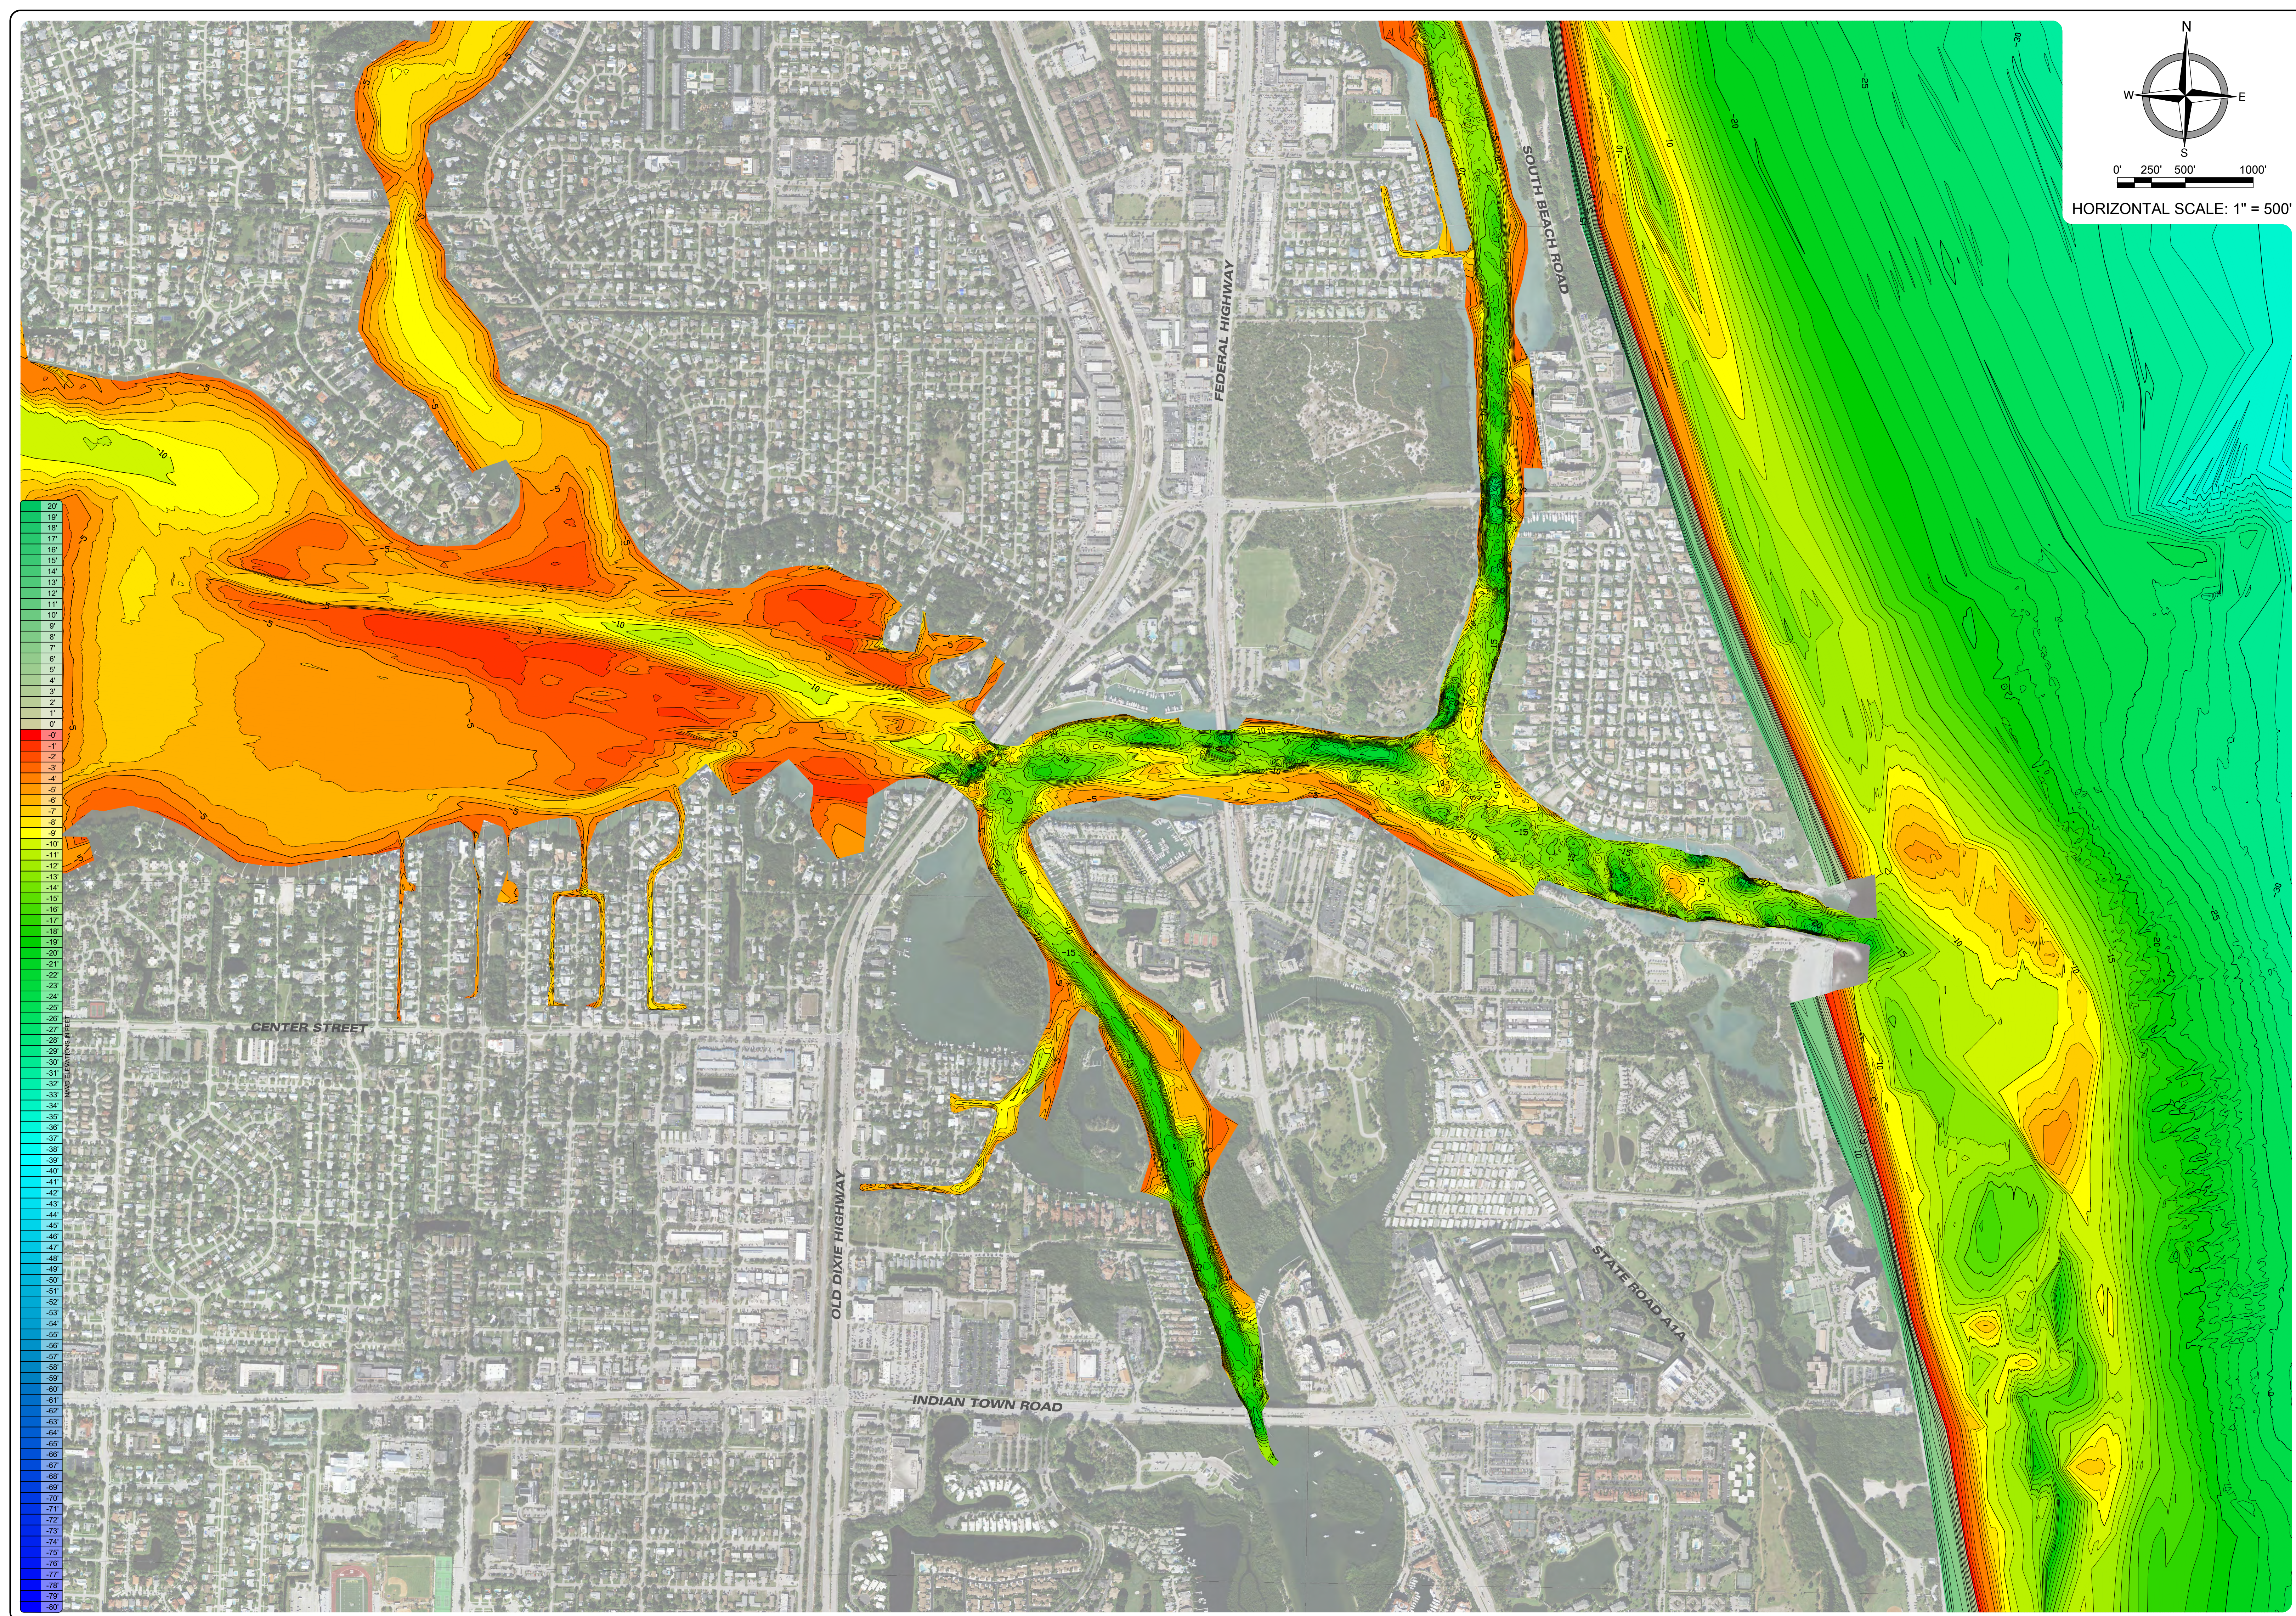

PREPARED FOR:
 JUPITER INLET DISTRICT
 JUPITER INLET DISTRICT
 400 N. DELAWARE BLVD.
 JUPITER, FL 33458

DRAWN BY: BL		CHECKED BY: JRL
JOB NO.: 23-1580		DATE: 4/24/23
REV	DESCRIPTION	DATE

JUPITER INLET & VICINITY
BATHYMETRIC & TOPOGRAPHIC SURVEY
CONTOUR MAP
 JUPITER - PALM BEACH COUNTY, FLORIDA

CHECKED BY: JRL	DATE: 4/24/23
DRAWN BY: BL	REV. DESCRIPTION
JOB No.: 23-1580	DATE
REV	DESCRIPTION

JUPITER INLET & VICINITY
BATHYMETRIC & TOPOGRAPHIC SURVEY
 CONTOUR MAP
 JUPITER - PALM BEACH COUNTY, FLORIDA