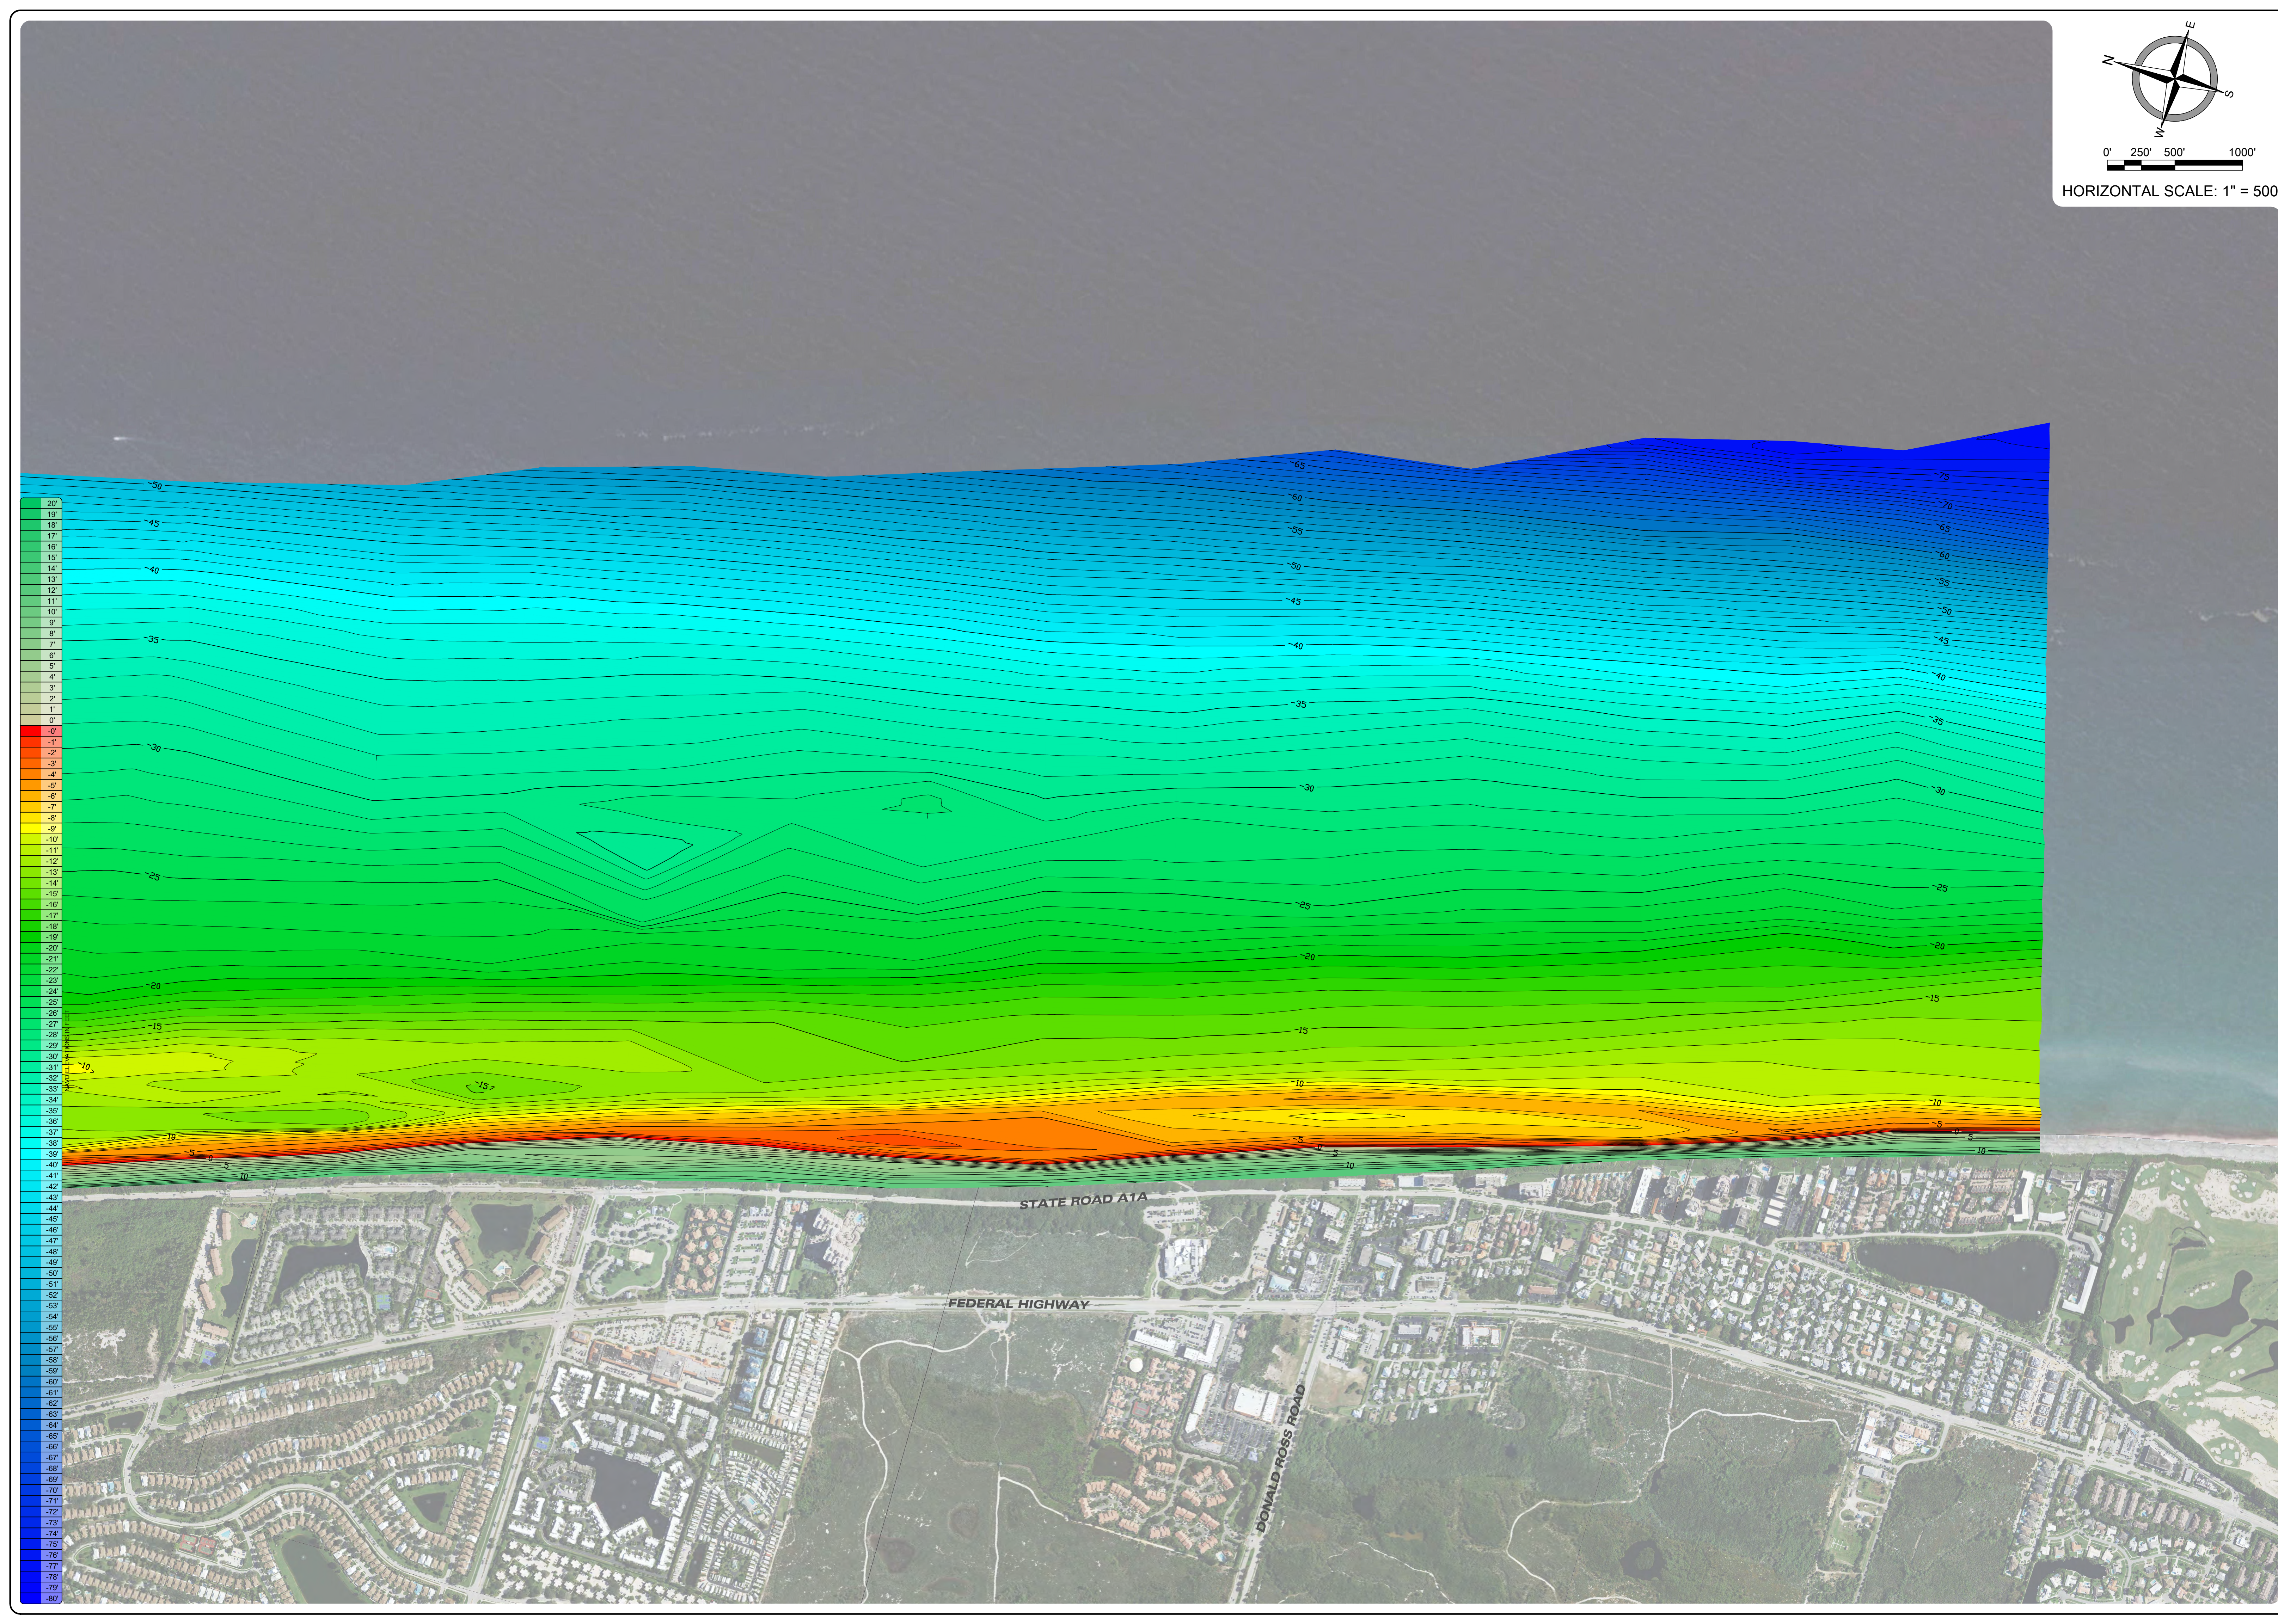

PREPARED FOR:
 JUPITER INLET DISTRICT
 JUPITER INLET DISTRICT
 400 N. DELAWARE BLVD.
 JUPITER, FL 33458

DRAWN BY: BL		CHECKED BY: JRL
JOB NO.: 23-1580		DATE: 4/24/23
REV	DESCRIPTION	DATE

JUPITER INLET & VICINITY
BATHYMETRIC & TOPOGRAPHIC SURVEY
CONTOUR MAP
 JUPITER - PALM BEACH COUNTY, FLORIDA

CHECKED BY: JRL	DATE: 4/24/23
DRAWN BY: BL	REV. DESCRIPTION
JOB No.: 23-1580	DATE
REV	DESCRIPTION

JUPITER INLET & VICINITY
BATHYMETRIC & TOPOGRAPHIC SURVEY
 CONTOUR MAP
 JUPITER - PALM BEACH COUNTY, FLORIDA