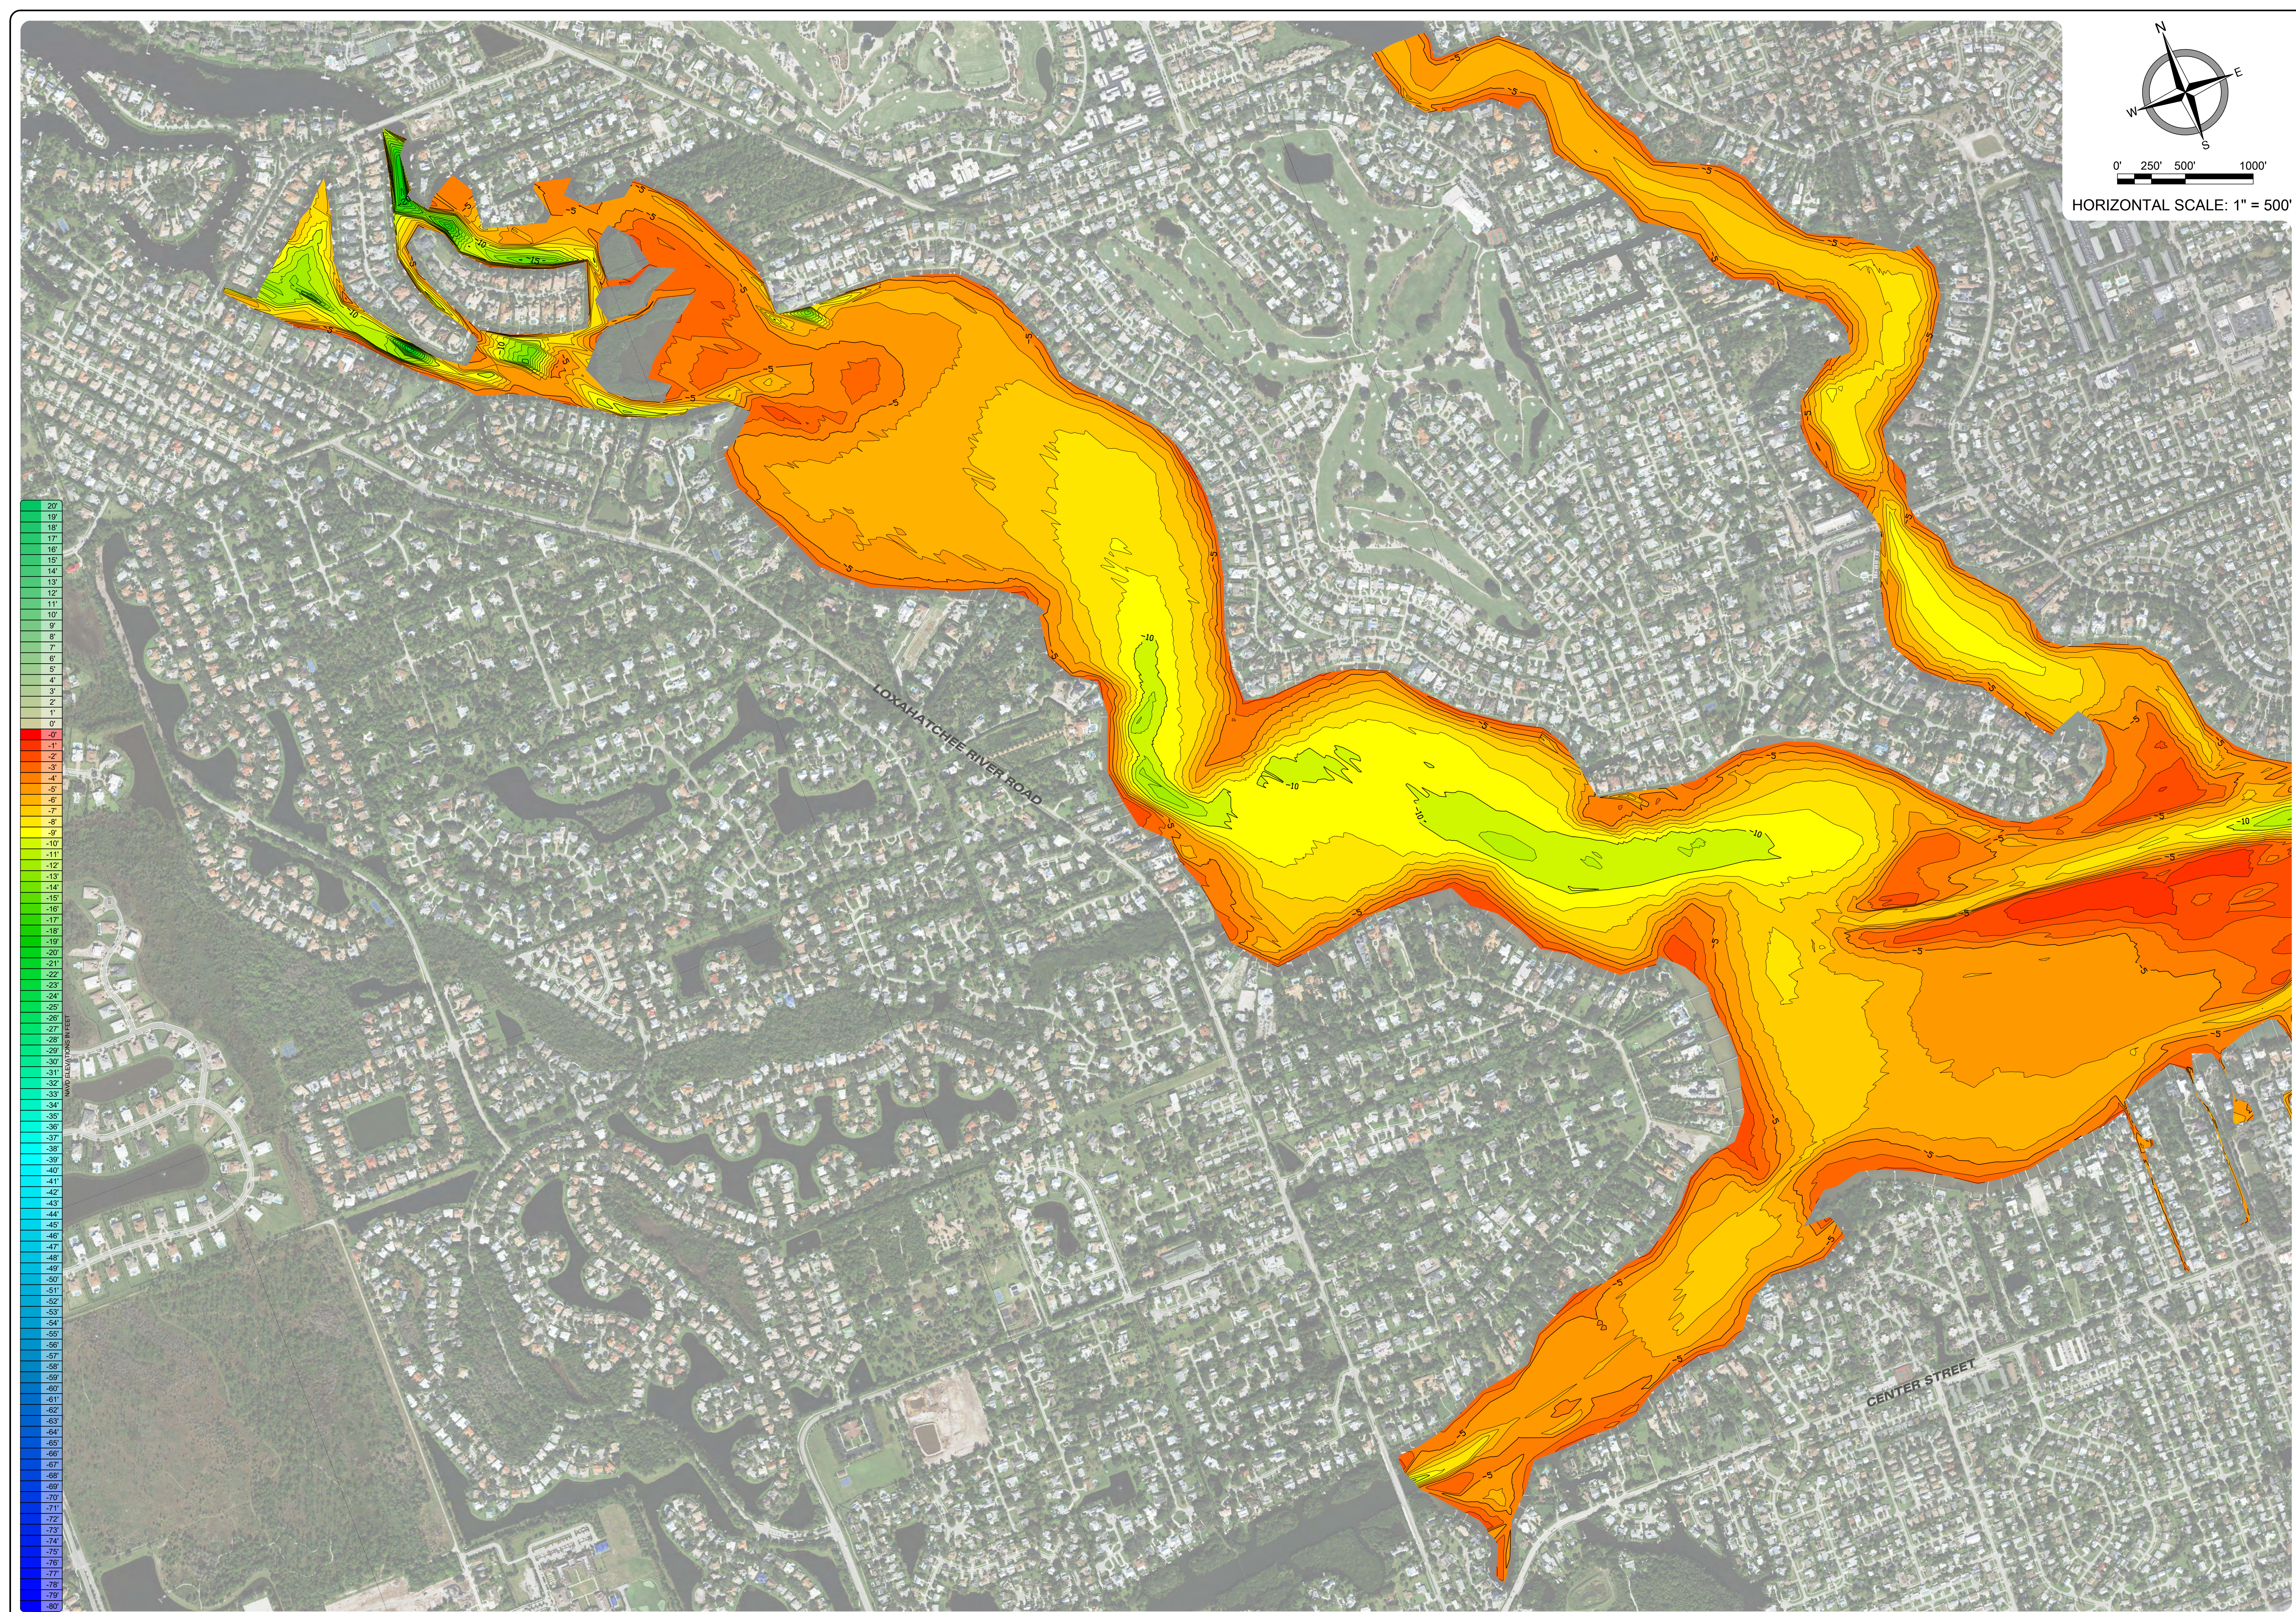

CHECKED BY: JRL	DATE: 4/24/23
DRAWN BY: BL	DATE:
JOB No.: 23-1580	DATE:
REV	DESCRIPTION

JUPITER INLET & VICINITY
BATHYMETRIC & TOPOGRAPHIC SURVEY
CONTOUR MAP
JUPITER - PALM BEACH COUNTY, FLORIDA

TERRAQUATIC
TERRAQUATIC, INC. - PHONE: (561) 400-8348
1220 TANGELO TERR, UNIT A12 - DELRAY BEACH, FLORIDA 33444

PREPARED FOR:
JUPITER INLET DISTRICT
400 N. DELAWARE BLVD.
JUPITER, FL 33458