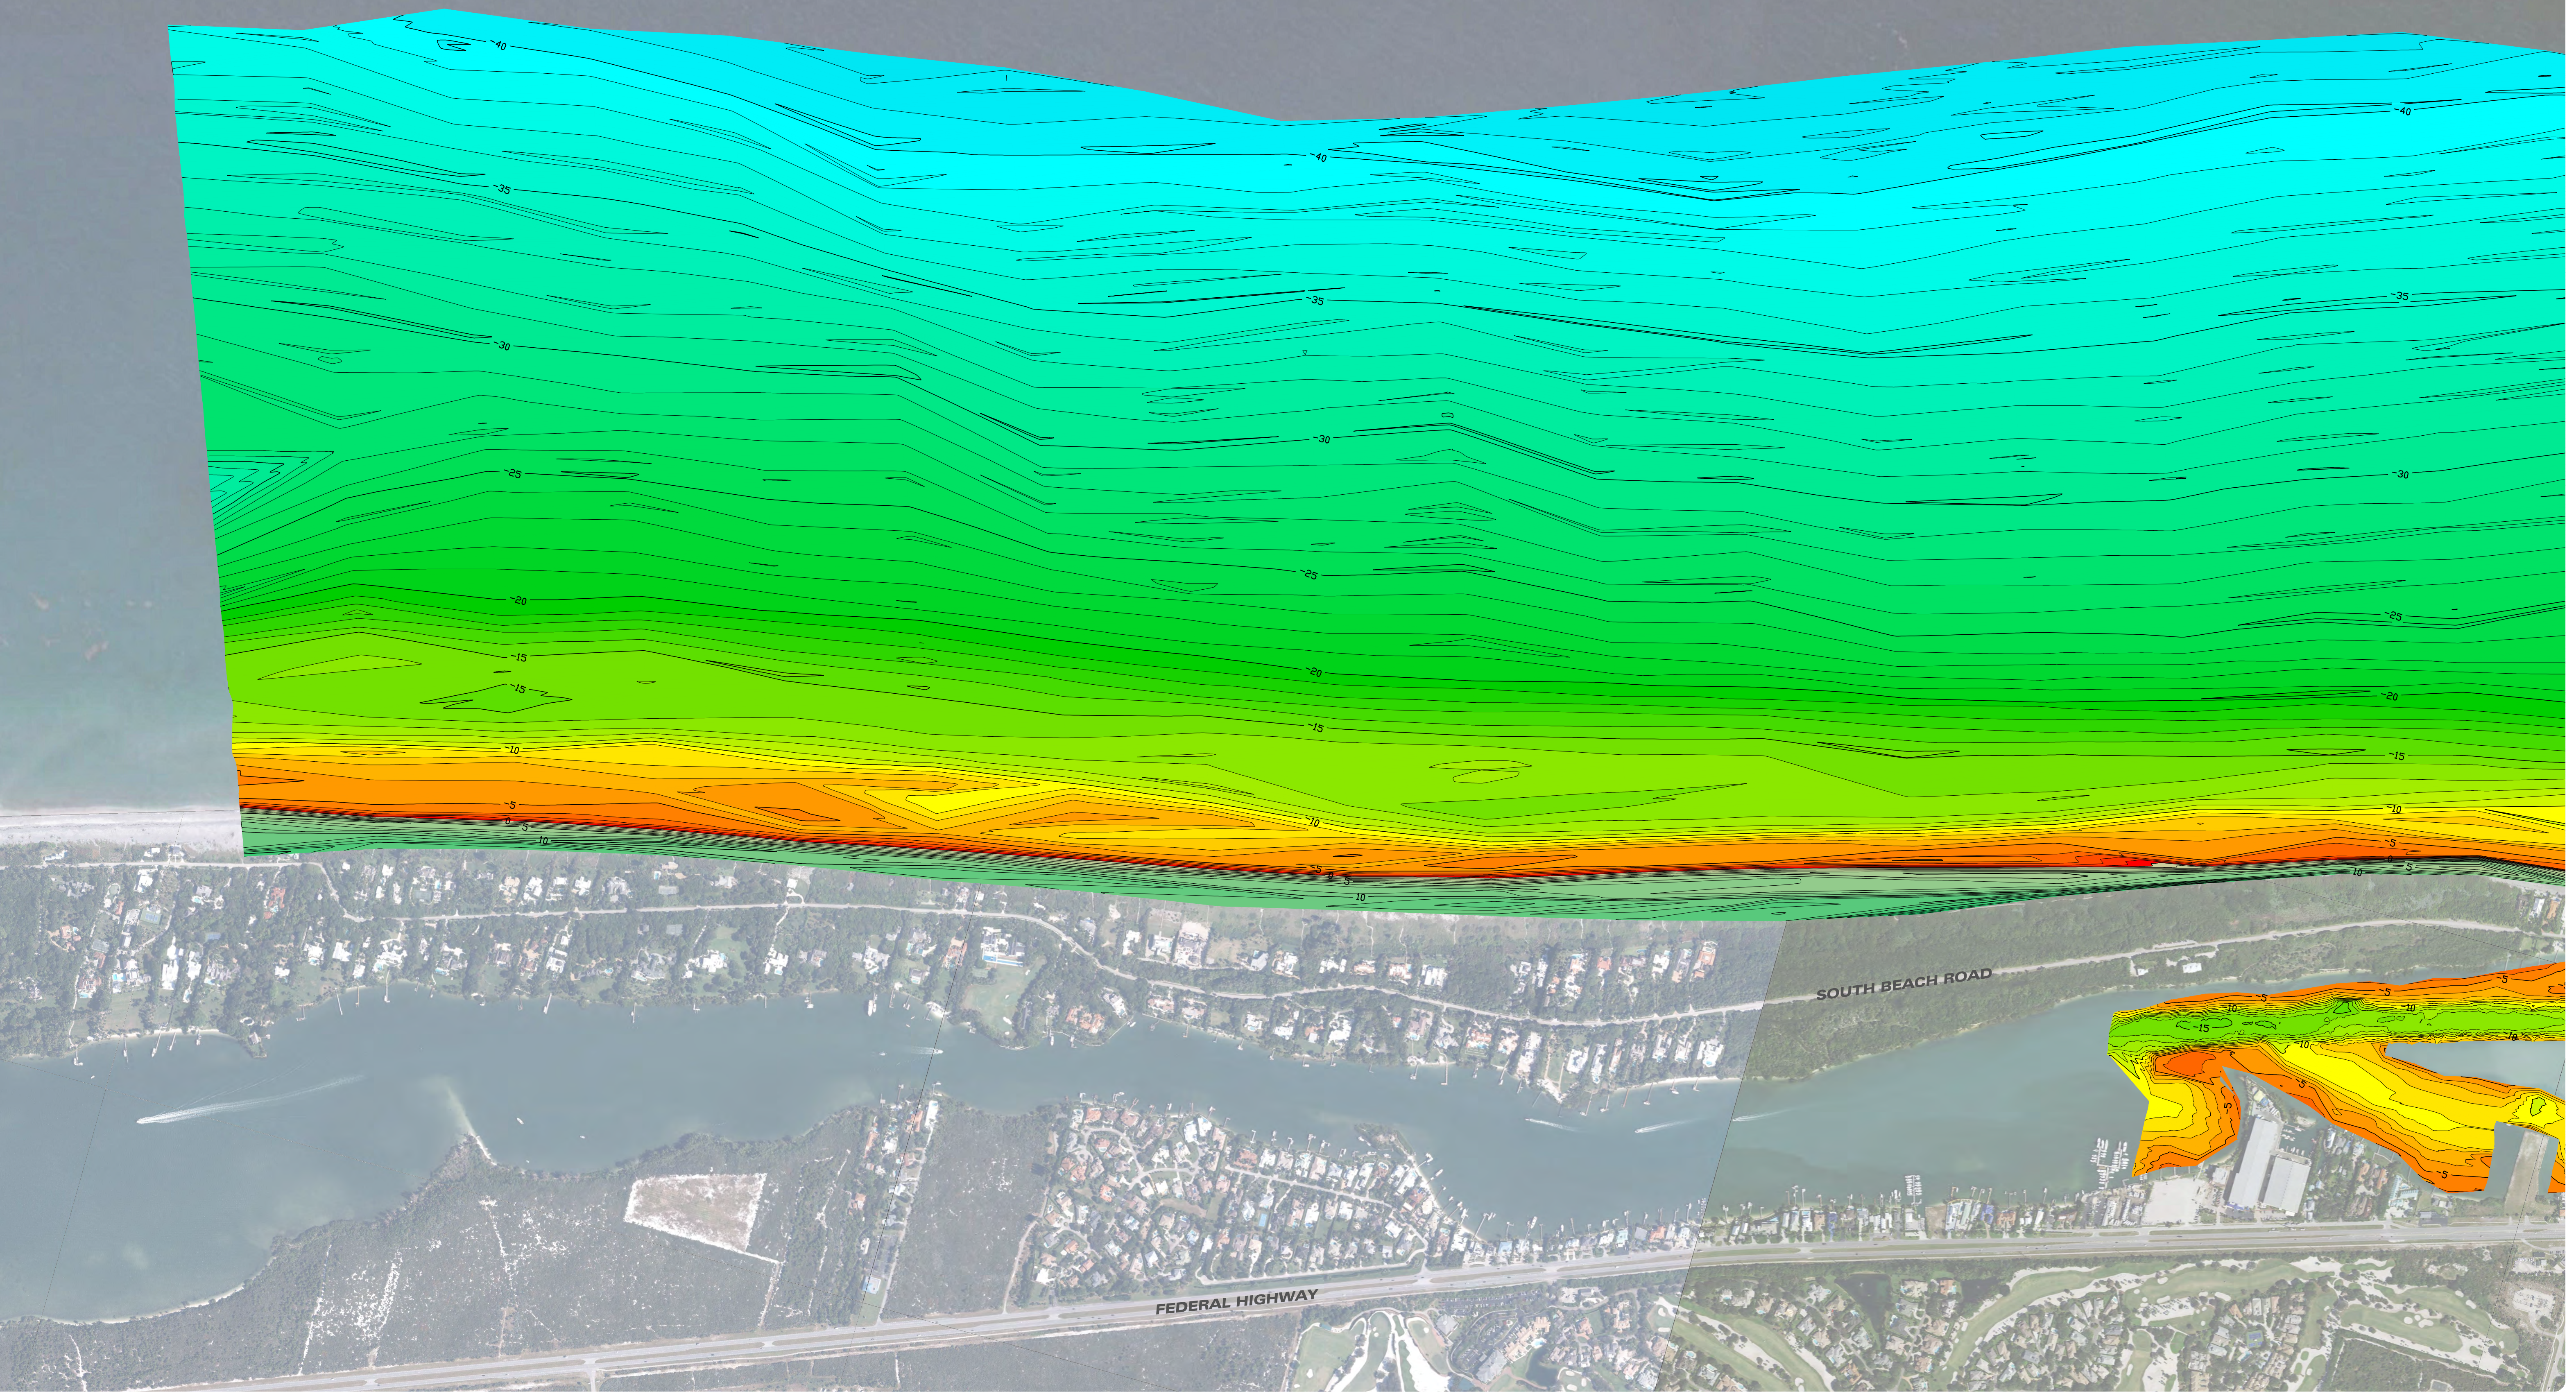

SHEET	
2 of 7	
DRAWN BY: BL	CHECKED BY: JRL
JOB NO.: 23-1560	DATE: 4/24/23
REV	DESCRIPTION

JUPITER INLET & VICINITY
 BATHYMETRIC & TOPOGRAPHIC SURVEY
 CONTOUR MAP
 JUPITER - PALM BEACH COUNTY, FLORIDA

TERRAQUATIC
 TERRAQUATIC, INC. - PHONE: (561) 400-8348
 1220 TANGELO TERR, UNIT A12 - DELRAY BEACH, FLORIDA 33444

PREPARED FOR:
 JUPITER INLET DISTRICT
 400 N. DELAWARE BLVD.
 JUPITER, FL 33458

SHEET	
3	
of 7	
CHECKED BY: JRL	DATE: 4/24/23
DRAWN BY: BL	DATE:
JOB NO.: 23-1560	DESCRIPTION:
REV:	DESCRIPTION:

JUPITER INLET & VICINITY
BATHYMETRIC & TOPOGRAPHIC SURVEY
 CONTOUR MAP
 JUPITER - PALM BEACH COUNTY, FLORIDA

JUPITER INLET & VICINITY
BATHYMETRIC & TOPOGRAPHIC SURVEY
 CONTOUR MAP
 JUPITER - PALM BEACH COUNTY, FLORIDA

TERRAQUATIC
 TERRAQUATIC, INC. - PHONE: (561) 400-8348
 1220 TANGELO TERR, UNIT A12 - DELRAY BEACH, FLORIDA 33444

CHECKED BY: JRL	DATE: 4/24/23
DRAWN BY: BL	REV. DESCRIPTION
JOB No.: 23-1580	DATE
REV	DESCRIPTION

JUPITER INLET & VICINITY
BATHYMETRIC & TOPOGRAPHIC SURVEY
 CONTOUR MAP
 JUPITER - PALM BEACH COUNTY, FLORIDA