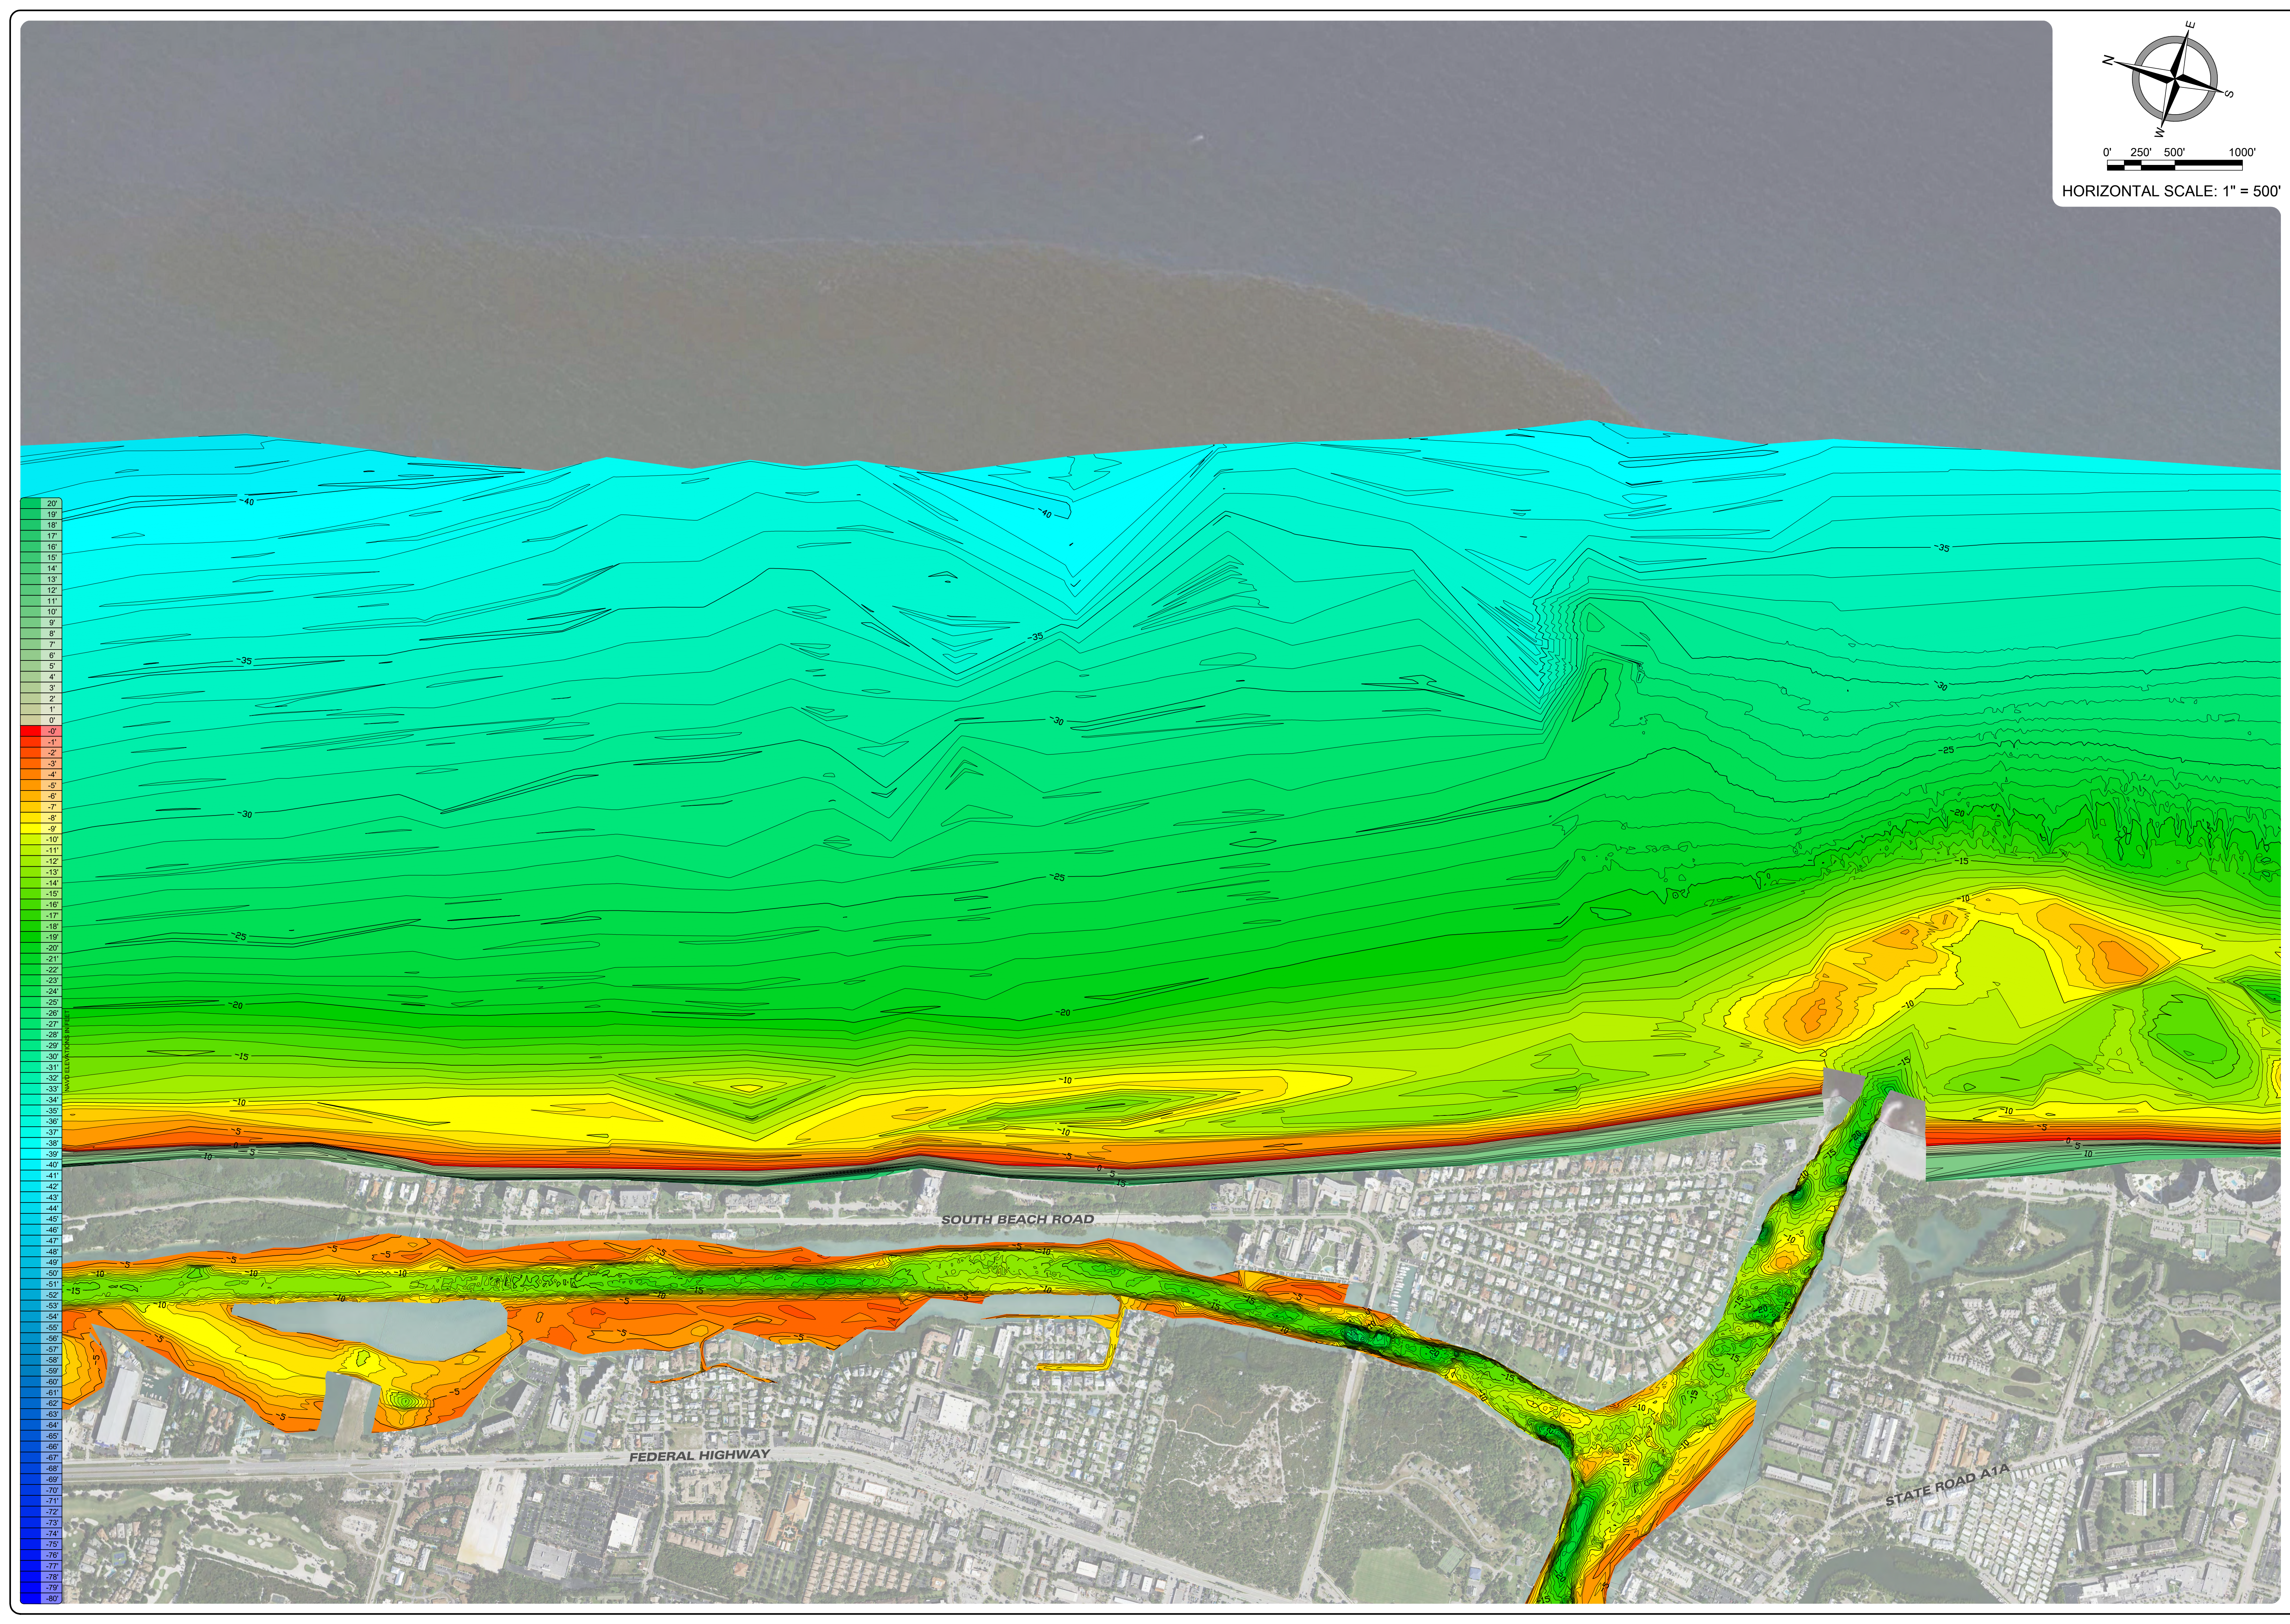

SHEET	
3	
of 7	
CHECKED BY: JRL	DATE: 4/24/23
DRAWN BY: BL	DATE:
JOB NO.: 23-1560	DESCRIPTION:
REV:	DESCRIPTION:

JUPITER INLET & VICINITY
BATHYMETRIC & TOPOGRAPHIC SURVEY
CONTOUR MAP
JUPITER - PALM BEACH COUNTY, FLORIDA

TERRAQUATIC
TERRAQUATIC, INC. - PHONE: (561) 400-8348
1220 TANGELO TERR, UNIT A12 - DELRAY BEACH, FLORIDA 33444

PREPARED FOR:
JUPITER INLET DISTRICT
400 N. DELAWARE BLVD.
JUPITER, FL 33458