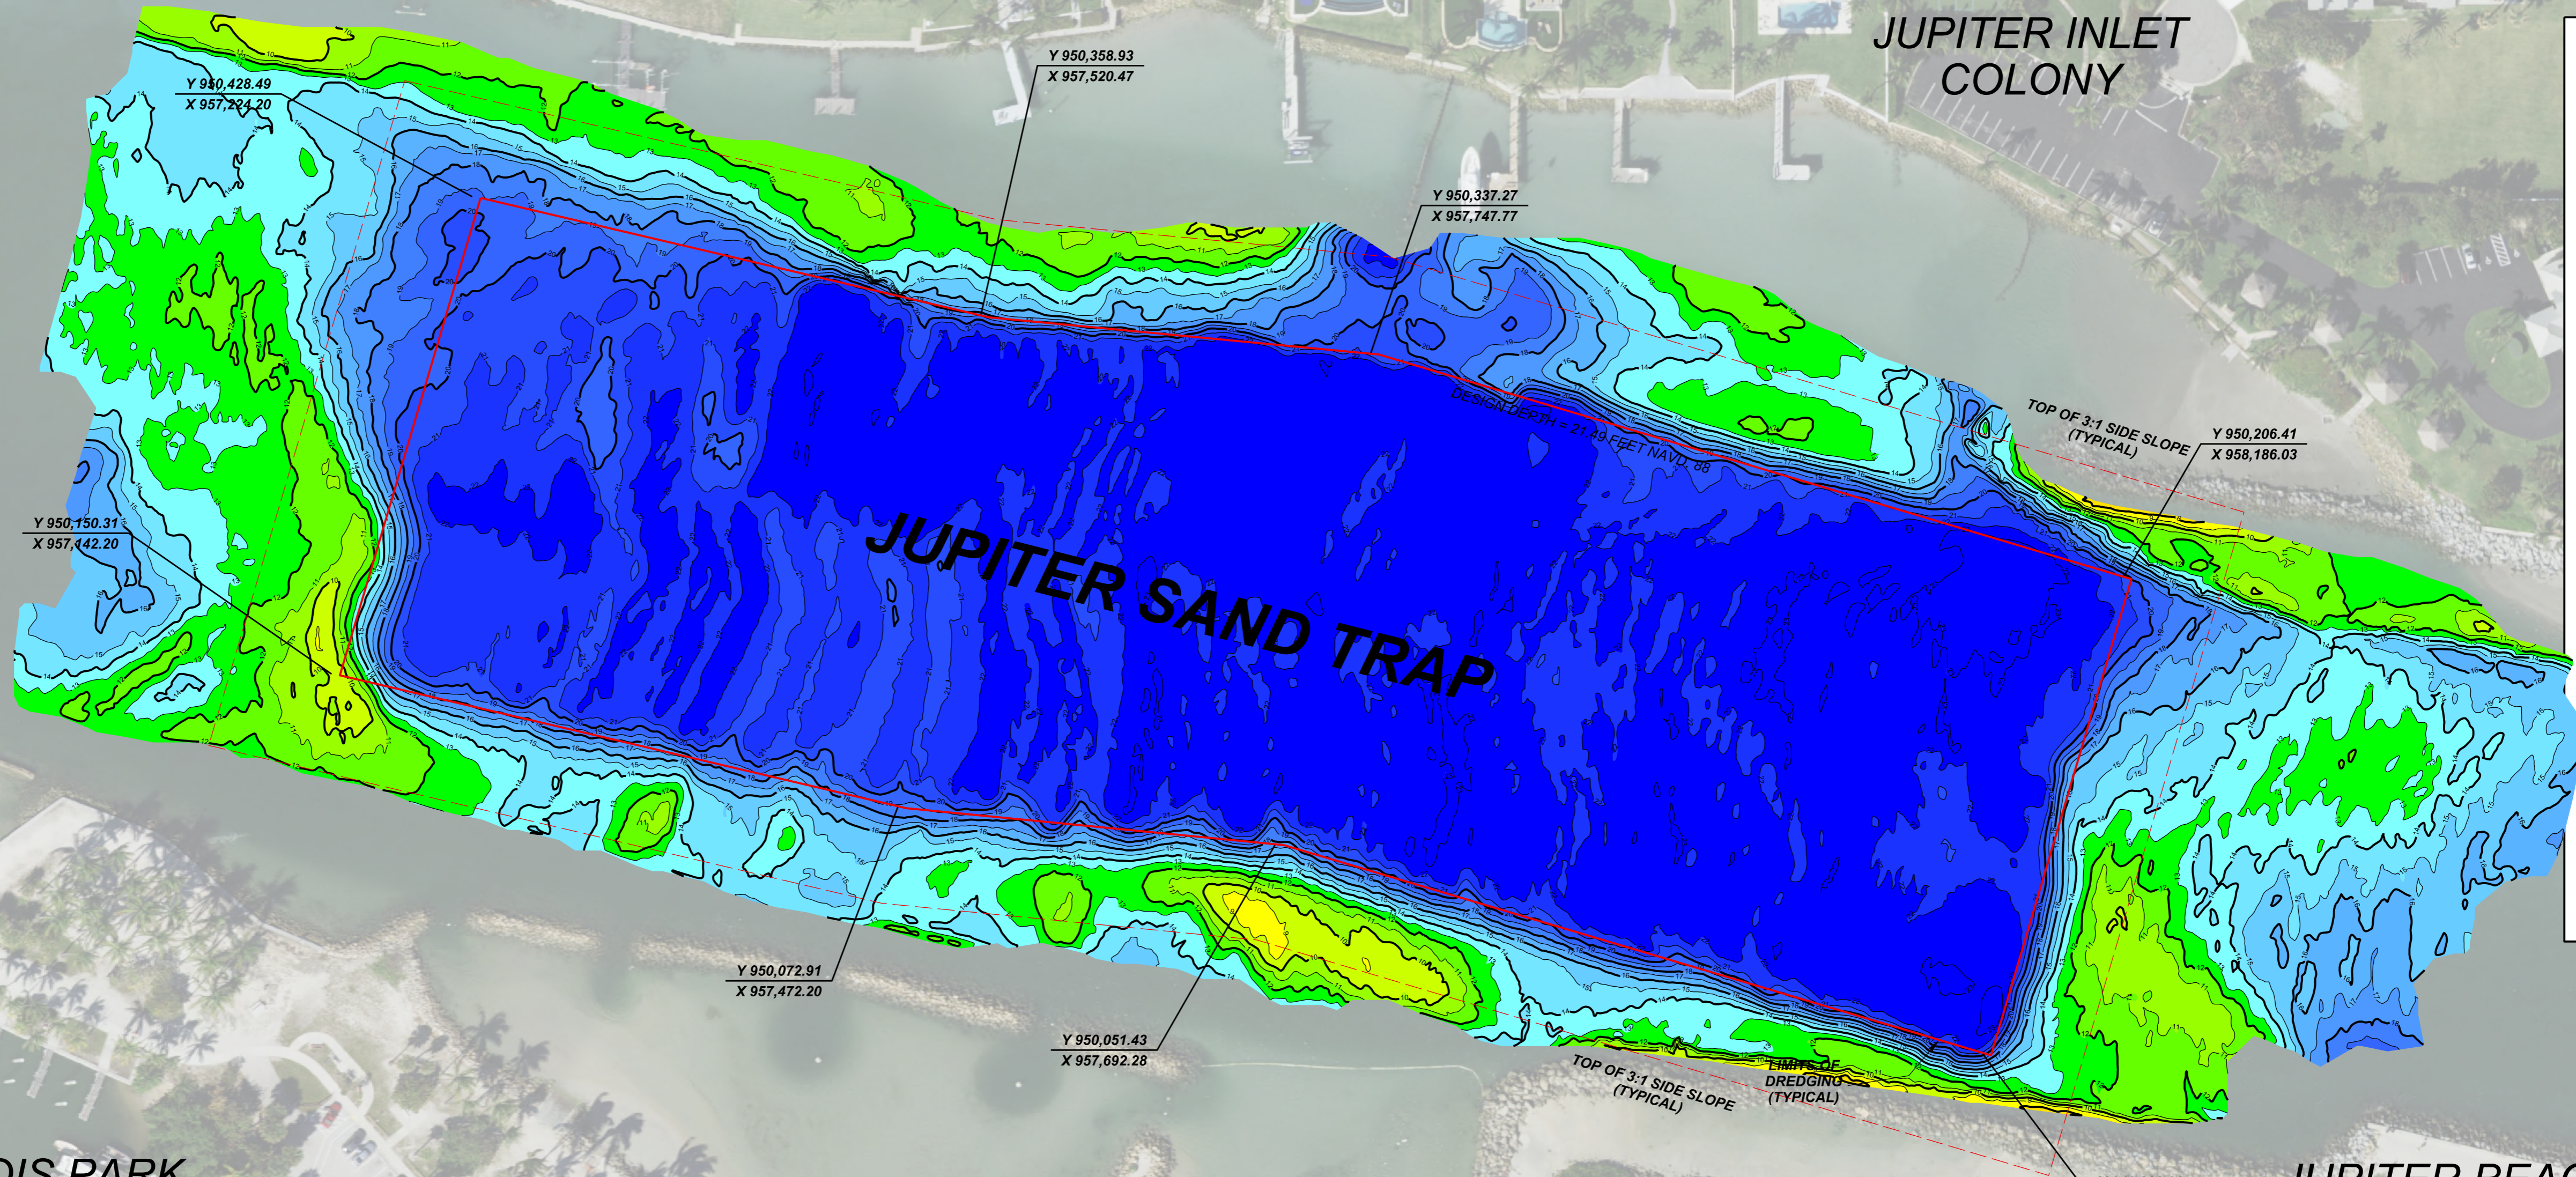

JUPITER INLET COLONY

JUPITER INLET

JUPITER SAND TRAP

DUBOIS PARK

JUPITER BEACH COUNTY PARK

DEPTH CONTOURS ARE IN FEET AND SHOWN AT ONE-FOOT INTERVALS AND ARE REFERENCED TO THE NORTH AMERICAN VERTICAL DATUM, 1988

Y 949,928.86
X 958,104.34

Y 950,072.91
X 957,472.20

Y 950,051.43
X 957,692.28

Y 950,358.93
X 957,520.47

Y 950,337.27
X 957,747.77

Y 950,206.41
X 958,186.03

Y 950,150.31
X 957,142.20